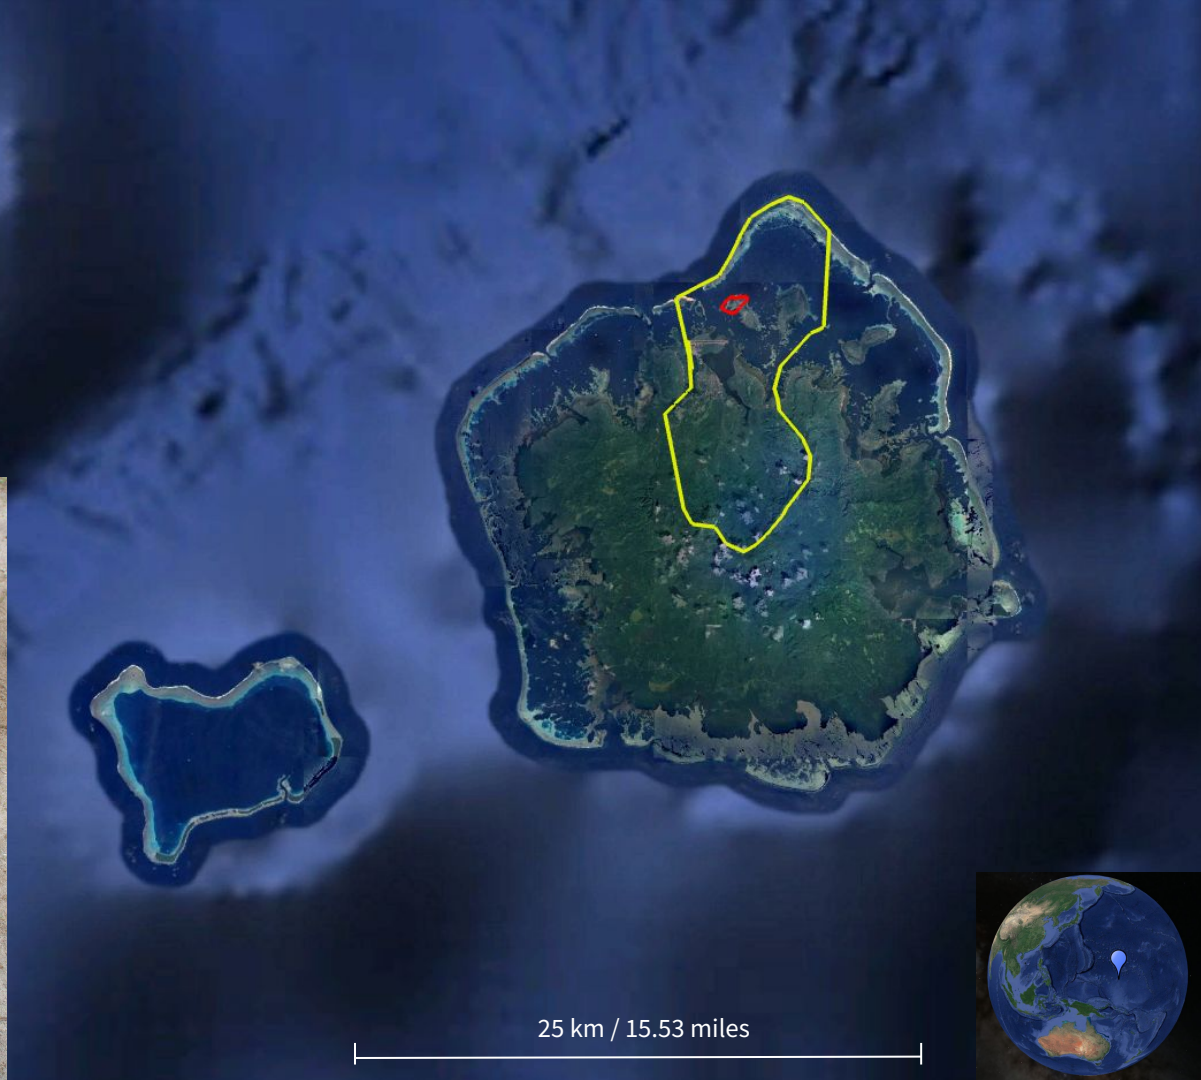

## 8. Lehnger, Pohnpei State Inception 2016

Community managed area 28,308 acres

Protected area(s) 207 acres

Coral reef area 740 acres

Community stewards 50

25 km / 15.53 miles