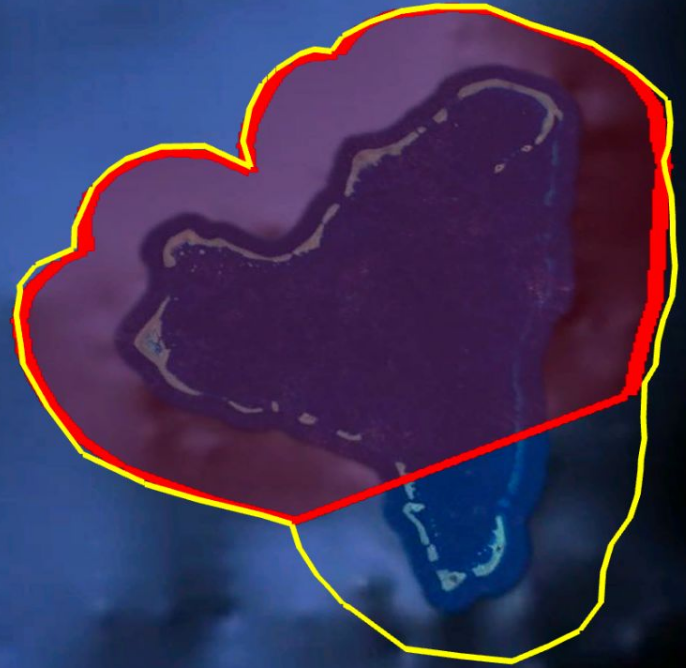

## 2. Ngulu, Yap State Inception 2011

Community managed area 301,016 acres

Protected area(s) 250,843 acres

Coral reef area 17,239 acres

Community stewards 26

25 km / 15.53 miles