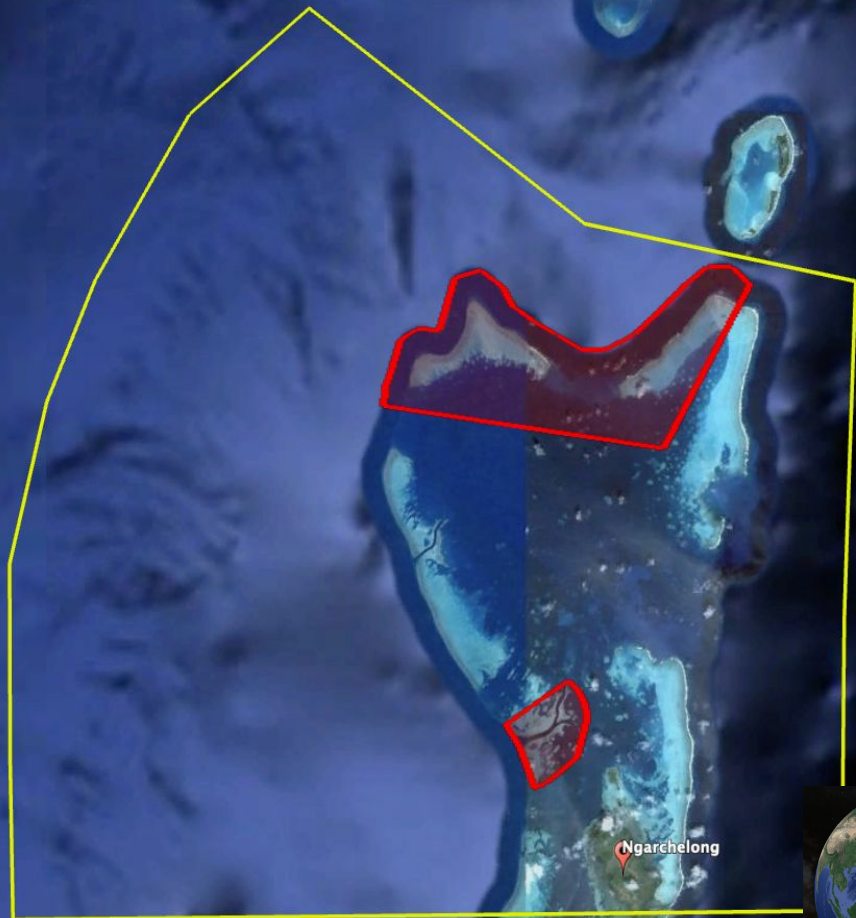

# 5. Ngarchelong, Palau

## Inception 2016

Community managed area 550,872 acres

Protected area(s) 38,224 acres

Coral reef area 10,724 acres

Community stewards 316

25 km / 15.53 miles